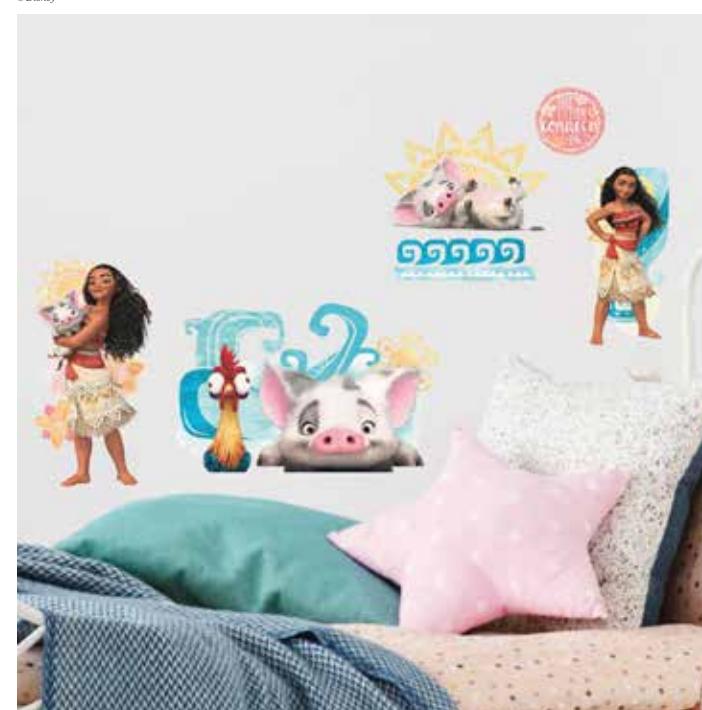

© Disney

RMK3383GM

Disney Moana

Giant Peel & Stick Decals

10 elements | Price Code F1
1 sheet 18" x 40" (45,7cm x 1,02m)

© Disney

RMK3680SCS

Disney Moana and Friends