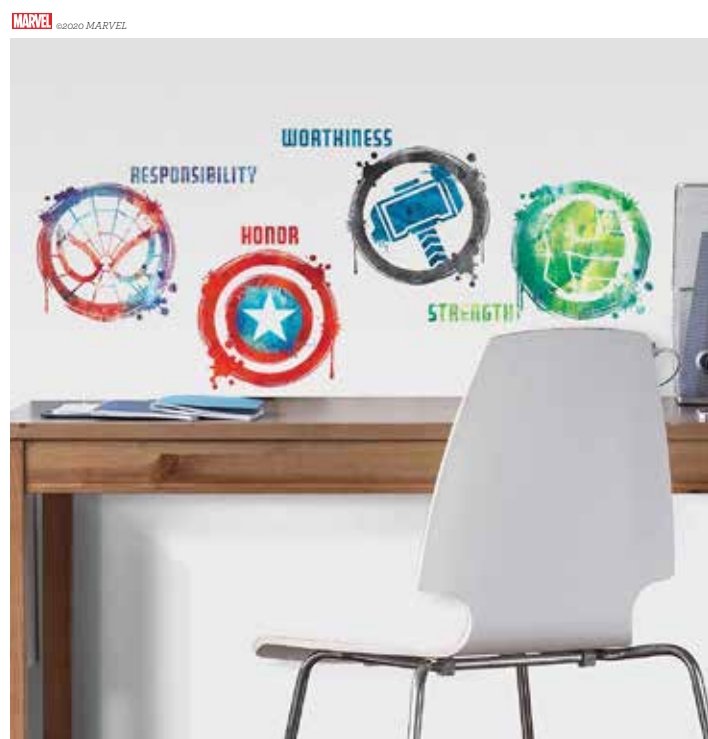

BLACK PANTHER

20

59

The MARVEL Collection

RMK4289SCS
Classic Avengers
Peel & Stick Decals
26 elements | Price Code C1
4 sheets 9" x 17,375" (22,9cm x 44,1cm)

RMK3172GM
Iron Man
Giant Peel and Stick Decals
w/ Glow in the Dark
9 elements | Price Code G1
1 sheet 18" x 40" (45,7cm x 1,02m)