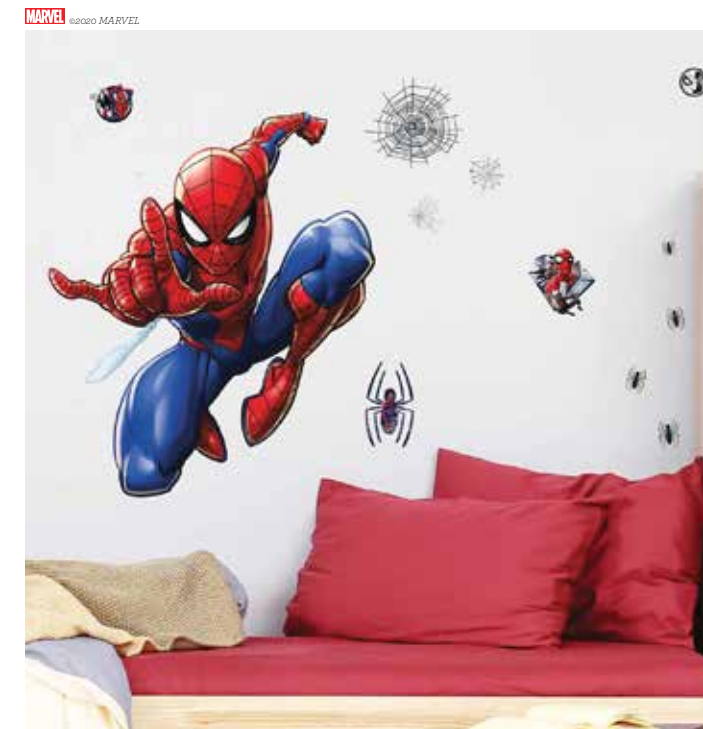

RMK4234GM

Spider-Man Giant
Peel & Stick Decal
18 elements | Price Code H1
1 sheet 8.625" x 36.5" (21,9cm x 92,7cm)
1 sheet 17.25" x 36.5" (43,8cm x 92,7cm)