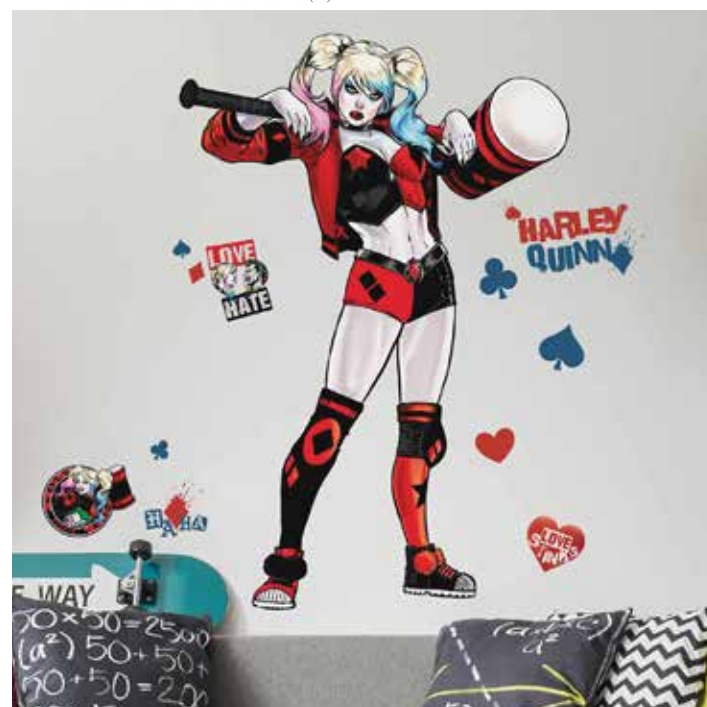

RMK4300GM
Harley Quinn
Giant Peel & Stick Decals
20 elements | Price Code H1
1 sheet 8.625" x 36.5" (21,9cm x 92,7cm)
1 sheet 17.25" x 36.5" (43,8cm x 92,7cm)