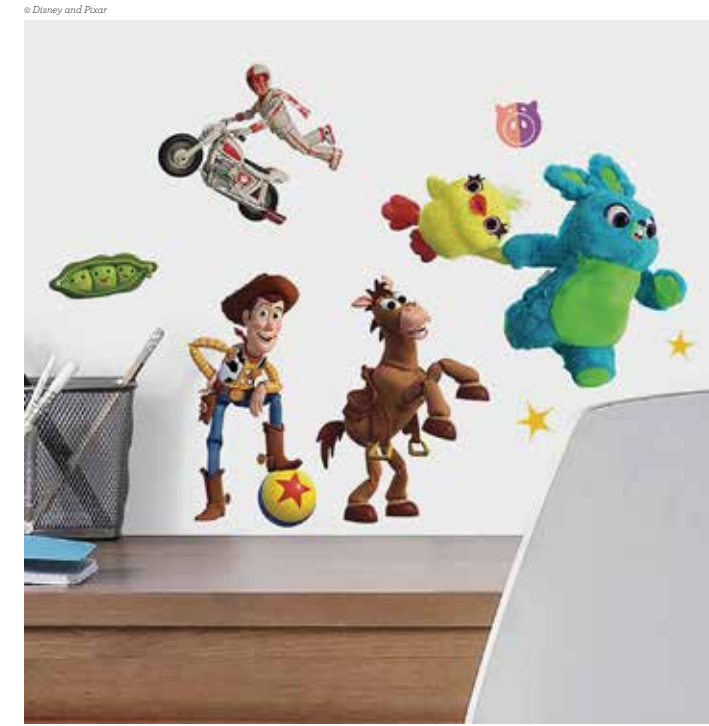

RMK4008SCS
Disney and Pixar Toy Story 4
Peel & Stick Decals
38 elements | Price Code C1
4 sheets 9" x 17,375" (22,9cm x 44,1cm)