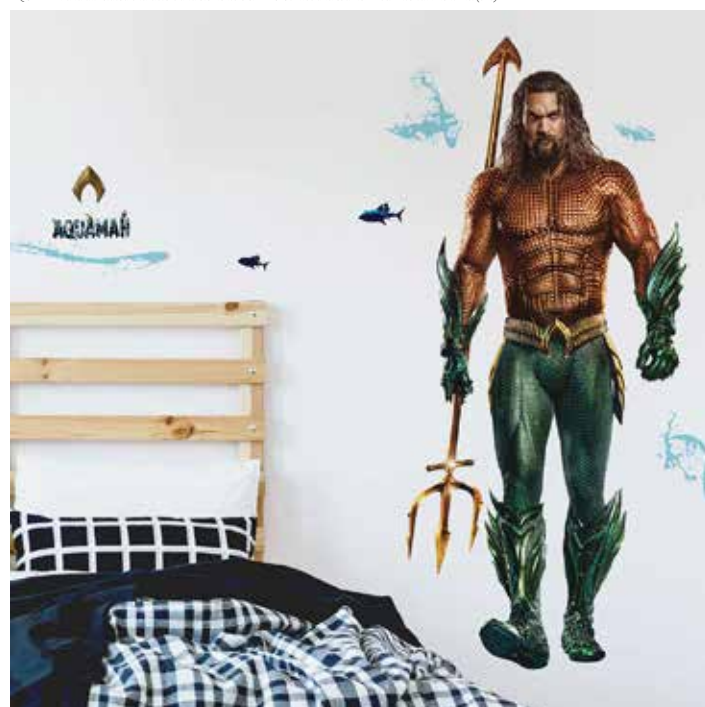

RMK4074GM
Aquaman
Giant Peel & Stick Decals
16 elements | Price Code H1
1 sheet 8.625" x 36.5" (21,9cm x 92,7cm)
1 sheet 17.25" x 36.5" (43,8cm x 92,7cm)