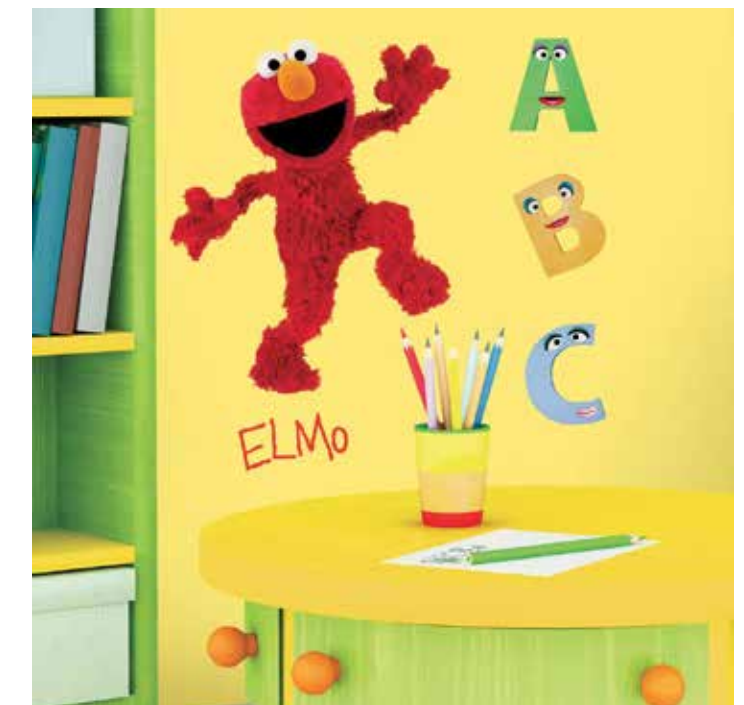

RMK1482GM

Sesame Street Elmo
Giant Peel & Stick Decals
10 elements | Price Code F1
1 sheet 18" x 40" (45,7cm x 1,02m)