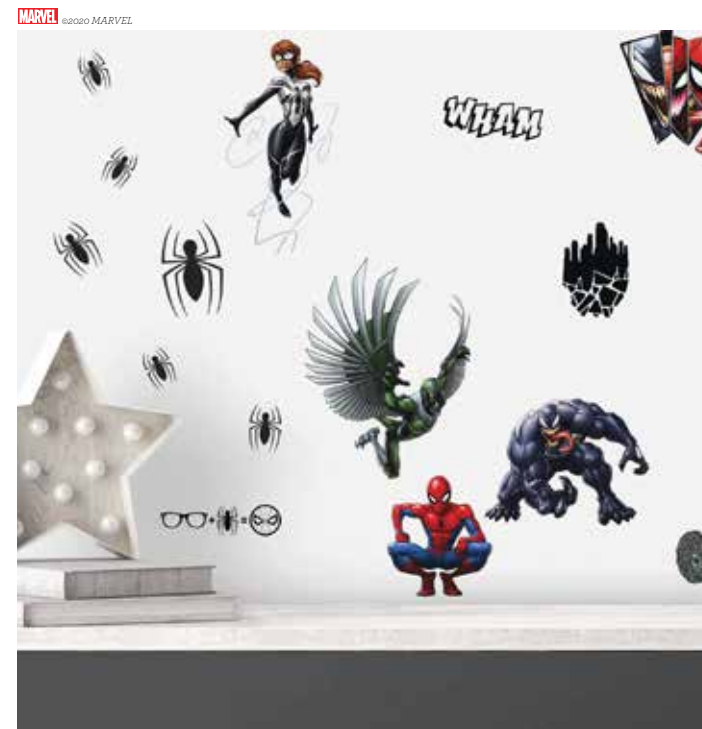

RMK3583SCS
Marvel Icons
Peel & Stick Decals
8 elements | Price Code D1
1 sheet 36,5" x 8,625" (92,7cm x 21,9cm)

RMK2328SCS
Marvel Classics
Peel & Stick Decals
32 elements | Price Code C1
4 sheets 10" x 18" (25,4cm x 45,7cm)

RMK4301GM

Black Widow
Giant Peel & Stick Decals
20 elements | Price Code F1
1 sheet 17.25" x 36.5" (43,8cm x 92,7cm)

RMK4233SCS

Spider-Man Favorite Characters
Peel & Stick Decals
32 elements | Price Code C1
4 sheets 9" x 17.375" (22,9cm x 44,1cm)