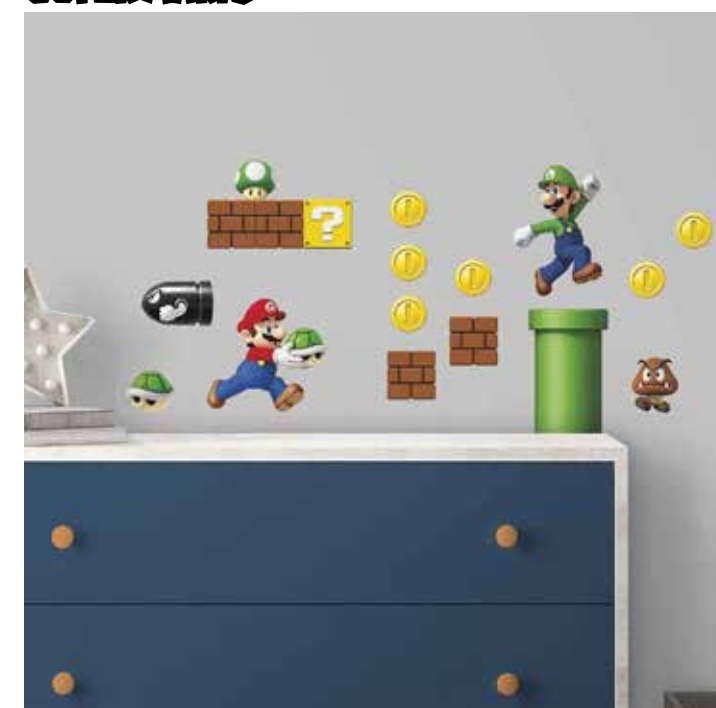

RMK2351SCS
Super Mario™ Build a Scene
Peel & Stick Decals
45 elements | Price Code C1
4 sheets 10" x 18" (25,4cm x 45,7cm)