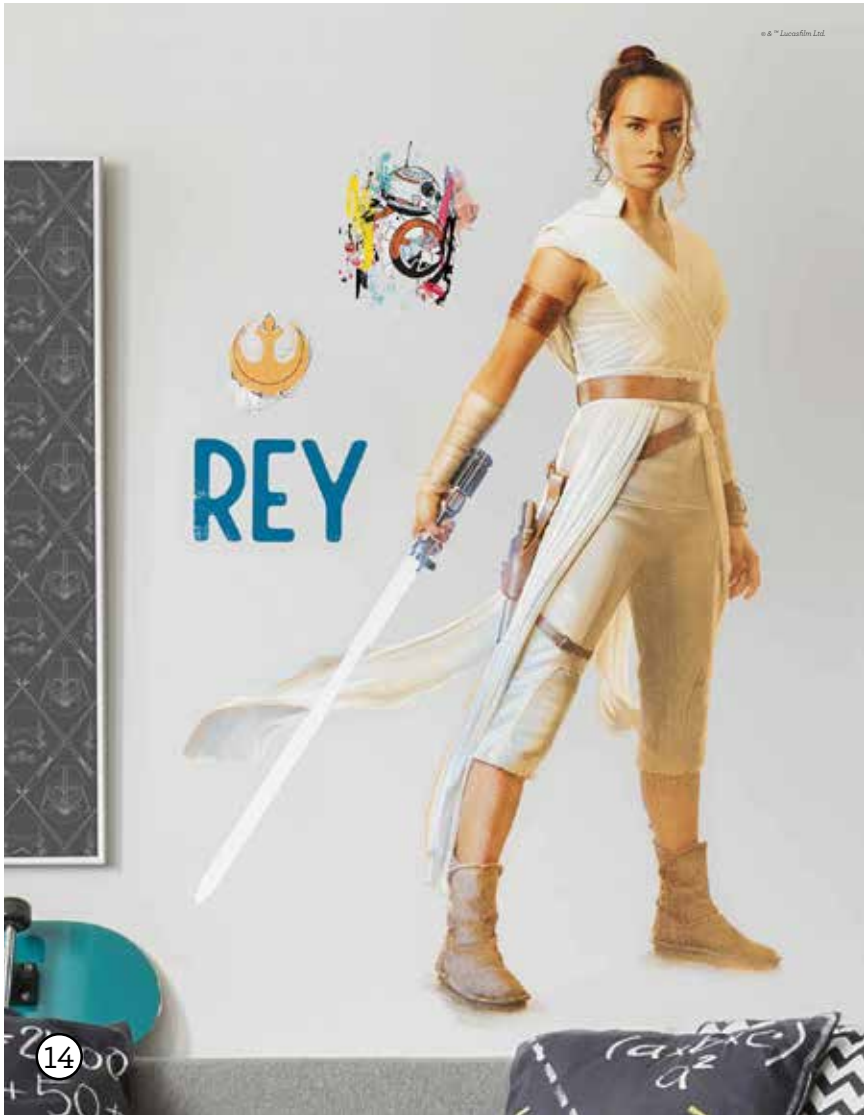

2020 Coming Attractions

New!

ALL OF YOUR FAVORITE CHARACTERS UNDER ONE ROOF!

NEW

The Disney Frozen 2 Collection

67

56

RMK4075SCS
Disney Frozen 2
Peel & Stick Decals
21 elements | Price Code C1
4 sheets 9" x 17,375" (22,9cm x 44,1cm)