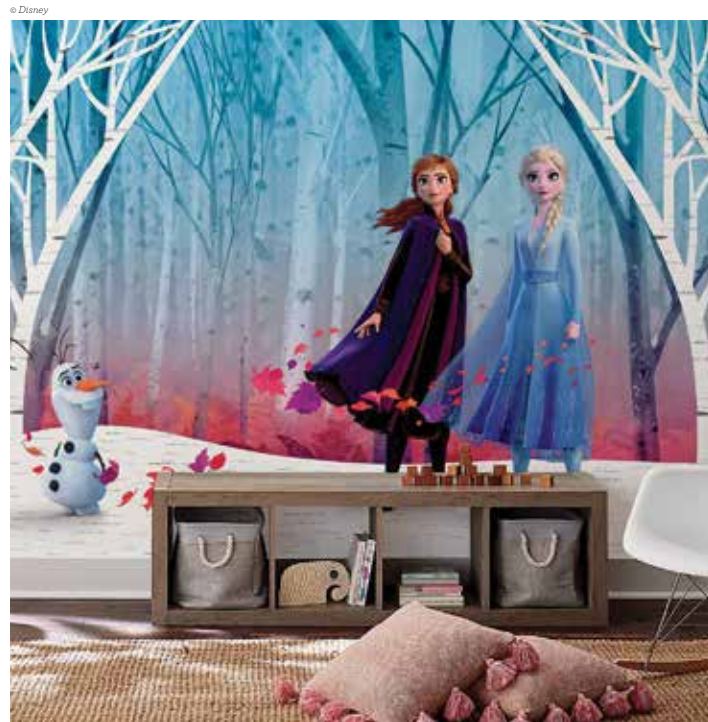

DREAMWORKS DreamWorks Trolls © 2020 DreamWorks Animation LLC. All Rights Reserved.

RMK11188RL
Trolls Clouds
Peel and Stick Wallpaper
1 roll
18 inches wide x 18.86 feet
(45.72cm x 5.75 m)
Price Code AT1

RMK11405M
Disney Frozen 2 Sisters
Peel & Stick Mural
7 Panels
10.5' x 6' (3.2m x 1.8m)
Price Code W1
© Disney

Peel + Stick Murals

These large wall murals are available for the first time on Peel and Stick media, making them easier than ever to hang and remove with no damage to your walls, even painted ones!