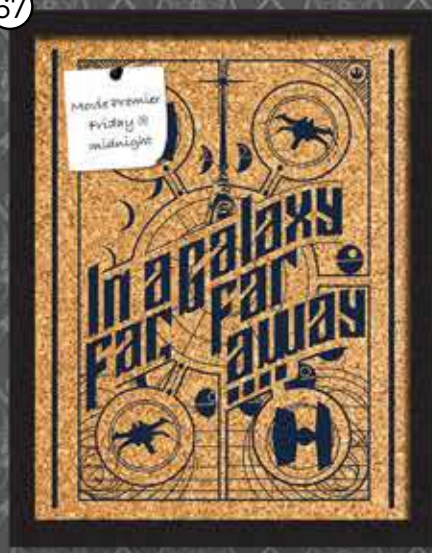

The Star Wars™ Collection