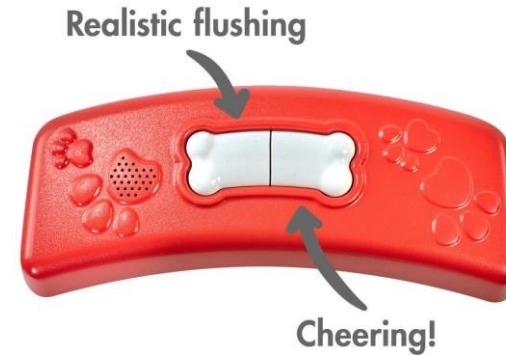

Foot lift
provides
improved
comfort and
positioning

Mickey ImaginAction Potty

Customize your look!
Optional tank sticker included

Key Features/Benefits:

- 2-in-1 potty training toilet seat with fun Mickey Mouse design
- Toilet training seat detaches to fit on full-sized toilet once child is potty trained
- Digitally connects to free Share the Smiles app to help encourage your child during potty training!
- Realistic flush handle makes rewarding sound
- Includes sticker sheet with both scan-able character stickers and bonus non-scan-able stickers for extra fun!
- Age Grade 18m+

Minnie ImagineAction Potty

Customize your look!
Optional tank sticker included

Key Features/Benefits:

- 2-in-1 potty training toilet seat with fun Minnie Mouse design
- Toilet training seat detaches to fit on full-sized toilet once child is potty trained
- Digitally connects to free Share the Smiles app to help encourage your child during potty training!
- Realistic flush handle makes rewarding sound
- Includes sticker sheet with both scan-able character stickers and bonus non-scan-able stickers for extra fun!
- Age Grade 18m+

Paw Patrol Potty & Training Seat

Key Features/Benefits:

- 2-in-1 potty training toilet seat with fun Paw Patrol design
- Toilet training seat detaches to fit on full-sized toilet once child is potty trained
- Realistic flush handle makes rewarding sound
- Includes sticker sheet and reward chart to track potty training progress
- Age Grade 18m+

Soft Grip Trainer Seat 1pk

Soft grip handles

Easy to clean
one
piece
design

Splash guard helps reduce mess

Key Features/Benefits:

- One-piece trainer seat fits on your family toilet
- Wide, soft grip handles offer comfort and security
- Pee shield helps to reduce mess
- Easy to clean. Fitting on your family toilet, it has wide, soft grip handles for comfort and security, plus a high, soft pee shield to help reduce mess
- Age Grade: 18 months+