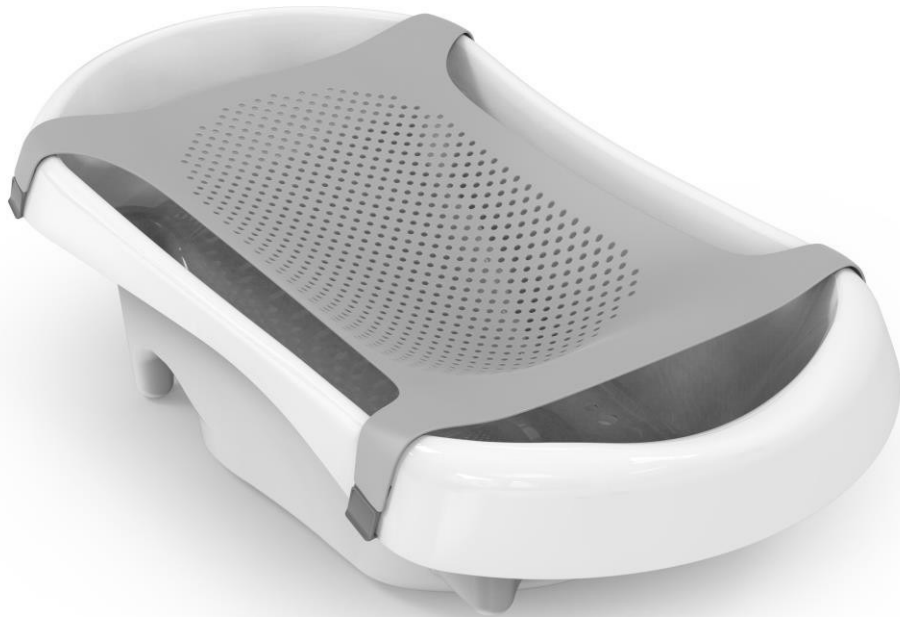

the
first
years™

the
first
years™

Bath
Time

First Suds Bath

NEW Sling!
Soft, silicone-
like feel

Key Features/Benefits:

- NEW! Soft TPE sling improves baby position and comfort
- Designed to grow with baby through 3 stages;
 - Sling cradles first-time bathers in comfortable position, making it easy to reach and clean for parents
 - Two positions in tub – one end supports baby when first sitting up and other end has more space as baby grows
- High sides make it convenient and safe for bathing once baby is sitting up unassisted
- Age grade: 0 mo. – 25lbs.
- Great item for baby registry

Rain Shower Baby Spa Bath

Key Features/Benefits:

Enjoy spa-like experiences at bath time with your little one. Shower handle adjusts as Mom needs for cleaning and soothing baby, and includes a soft, silicone brush for added relaxing sensory experience for baby.

Tub design allows for a continuous water stream to keep baby warm.

Designed to fit in single and full sized sinks and in full size tub

Age grade: 0 mo. – 25lbs.

Great item for baby registry

Rain Shower Baby Spa - accessory

Compatible
with any
baby tub

Key Features/Benefits:

Enjoy spa-like experiences at bath time with your little one. Shower handle adjusts as Mom needs for cleaning and soothing baby, and includes a soft, silicone brush for added relaxing sensory experience for baby.