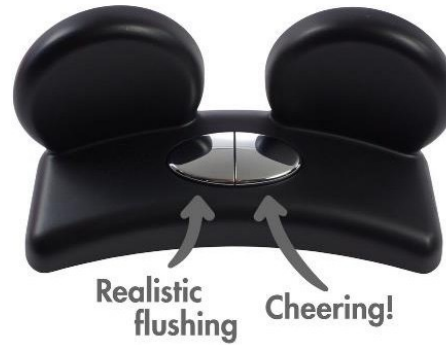

the
first
years™

Potty
Time

Super Pooper Plus Potty

Key Features/Benefits:

- Looks like adult toilet to encourage toddlers to begin potty training
- Integrated foot lift for improved comfort and positioning for toddlers learning to use potty
- Design combines looks-like adult toilet with transition seat as child progresses in training process
- Realistic flushing and cheering sounds add engagement and encouragement while training
- Age grade 18m+

Foot lift
provides
improved
comfort and
positioning

Mickey ImaginAction Potty

Customize your look!
Optional tank sticker included

Key Features/Benefits:

- 2-in-1 potty training toilet seat with fun Mickey Mouse design
- Toilet training seat detaches to fit on full-sized toilet once child is potty trained
- Digitally connects to free Share the Smiles app to help encourage your child during potty training!
- Realistic flush handle makes rewarding sound
- Includes sticker sheet with both scan-able character stickers and bonus non-scan-able stickers for extra fun!
- Age Grade 18m+

Minnie ImagineAction Potty

Customize your look!
Optional tank sticker included

Key Features/Benefits:

- 2-in-1 potty training toilet seat with fun Minnie Mouse design
- Toilet training seat detaches to fit on full-sized toilet once child is potty trained
- Digitally connects to free Share the Smiles app to help encourage your child during potty training!
- Realistic flush handle makes rewarding sound
- Includes sticker sheet with both scan-able character stickers and bonus non-scan-able stickers for extra fun!
- Age Grade 18m+

Paw Patrol Potty & Training Seat

Key Features/Benefits:

- 2-in-1 potty training toilet seat with fun Paw Patrol design
- Toilet training seat detaches to fit on full-sized toilet once child is potty trained
- Realistic flush handle makes rewarding sound
- Includes sticker sheet and reward chart to track potty training progress
- Age Grade 18m+