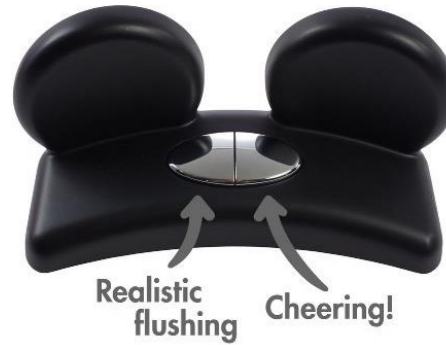

the
first
years™

Bath Toys

Bath Toys

Key Features/Benefits:

- What could be more fun for little bathers than hanging in the tub with their favourite Disney friends? Each of the toys in the Disney Squirt Toys 3-Packs is cute, colourful, and perfectly compact for little hands. Kids will love the squirting action and playing in the tub with all the Finding Nemo characters!

the
first
years™

Potty
Time

Super Pooper Plus Potty

Key Features/Benefits:

- Looks like adult toilet to encourage toddlers to begin potty training
- Integrated foot lift for improved comfort and positioning for toddlers learning to use potty
- Design combines looks-like adult toilet with transition seat as child progresses in training process
- Realistic flushing and cheering sounds add engagement and encouragement while training
- Age grade 18m+

Foot lift
provides
improved
comfort and
positioning

Mickey ImaginAction Potty

Customize your look!
Optional tank sticker included

Key Features/Benefits:

- 2-in-1 potty training toilet seat with fun Mickey Mouse design
- Toilet training seat detaches to fit on full-sized toilet once child is potty trained
- Digitally connects to free Share the Smiles app to help encourage your child during potty training!
- Realistic flush handle makes rewarding sound
- Includes sticker sheet with both scan-able character stickers and bonus non-scan-able stickers for extra fun!
- Age Grade 18m+

Minnie ImagineAction Potty

Customize your look!
Optional tank sticker included

Key Features/Benefits:

- 2-in-1 potty training toilet seat with fun Minnie Mouse design
- Toilet training seat detaches to fit on full-sized toilet once child is potty trained
- Digitally connects to free Share the Smiles app to help encourage your child during potty training!
- Realistic flush handle makes rewarding sound
- Includes sticker sheet with both scan-able character stickers and bonus non-scan-able stickers for extra fun!
- Age Grade 18m+